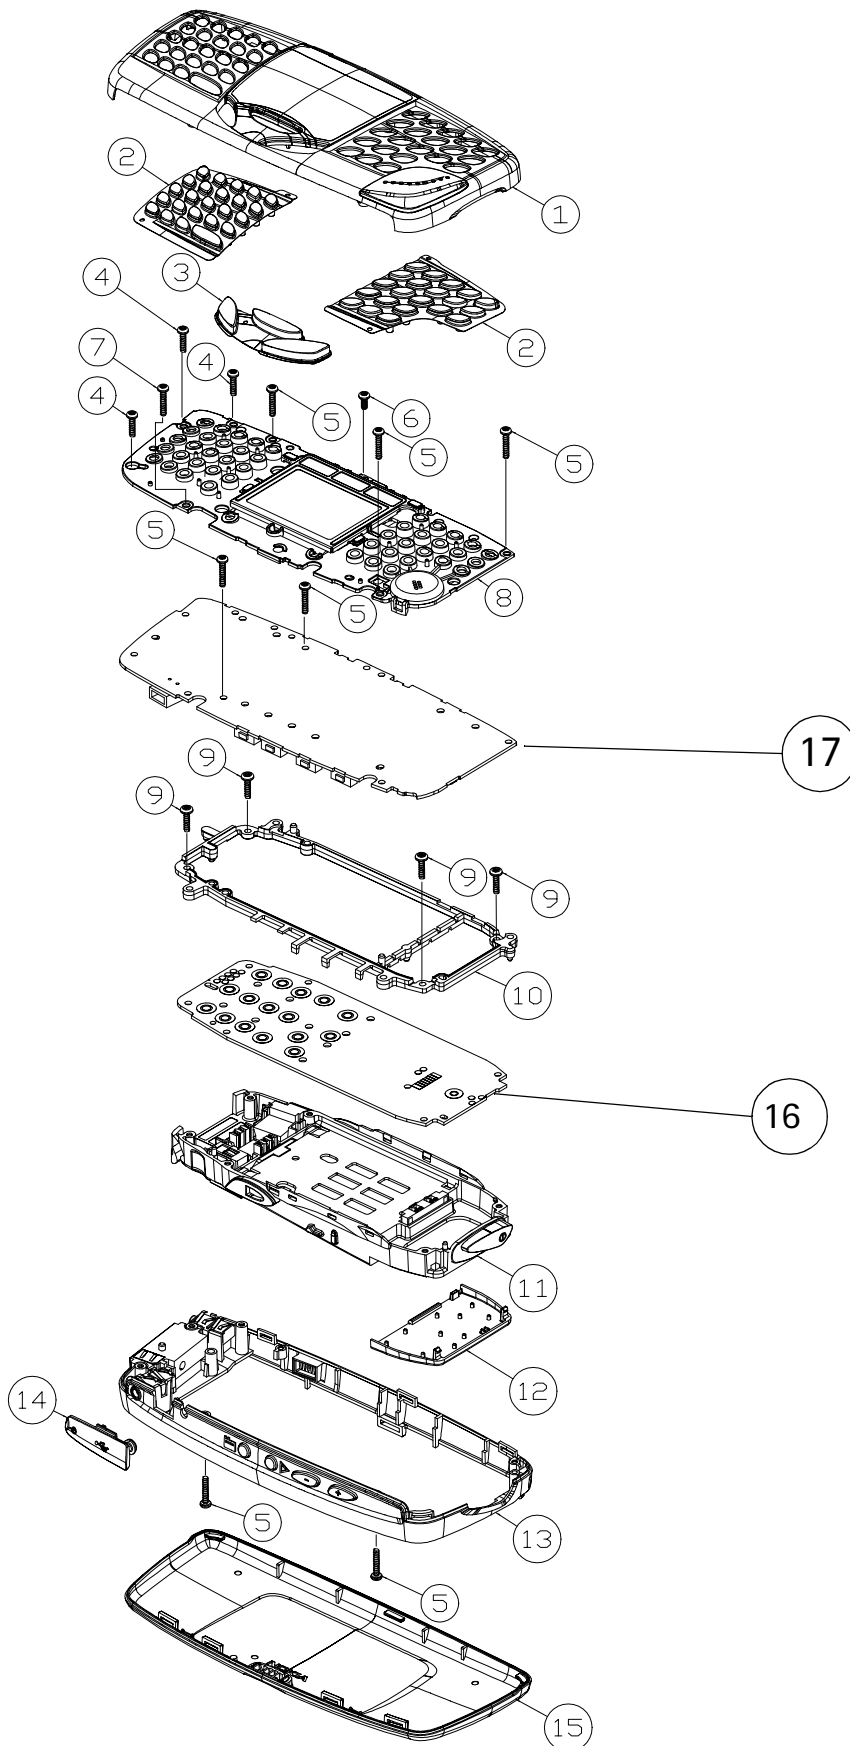

Programmes After Market Services NPM-5 Series Transceivers

Mechanical Assembly

[This page left intentionally blank]

Table of Contents

	Page No
Exploded View of NMP-5	4
Mechanical Parts List.....	5

Exploded View of NMP-5

Mechanical Parts List

Table 1: Mechanical parts

Item no.	Amount	Code	Description	ID
1- I001		9458349	A-cover assembly, tile red	DMC04091
1- I001		9458350	A-cover assembly, retro blue	DMC04091
1- I001		9458351	A-cover assembly, Asia blue	DMC04091
2- I002	1	Varia	Keymat, left and right, ref table below	DMC04526
3 - I003	1	9790592	Keymat, middle	DMC04521
4 - I004	3	6290107	Screw M1.8x7.0Fe T6+ blk	DMD05791
5 - I005	7	6290109	Screw Remform M.8x9	DMD06866
6 - I006	1	6190023	Machine Screw M1.6x4	DMD02852
7- I007	1	6190135	Screw Remform N1.8x9	DMD08802
8- I008	1	4850219	LCD assembly	DMC04095
9 - I009	4	6290133	Screw Remform M1.8x7	DMD08801
10 -I010	1	9460442	Spacer frame	DMD07721
11 -I009	1	9467079	D-cover assembly	DMD07721
12 -I012	1	0660237	Antenna assembly	DMC02561
13- I013	1	9490478	B-cover assembly	DMC04097
14- I014	1	9452286	Port cover	DMD07716
15 -I015	1	9490480	C-cover assembly	DMC04100
16 -I014	1	9490480	UIF module MA4	
17 -I015	1	9490480	CMT module MU4	